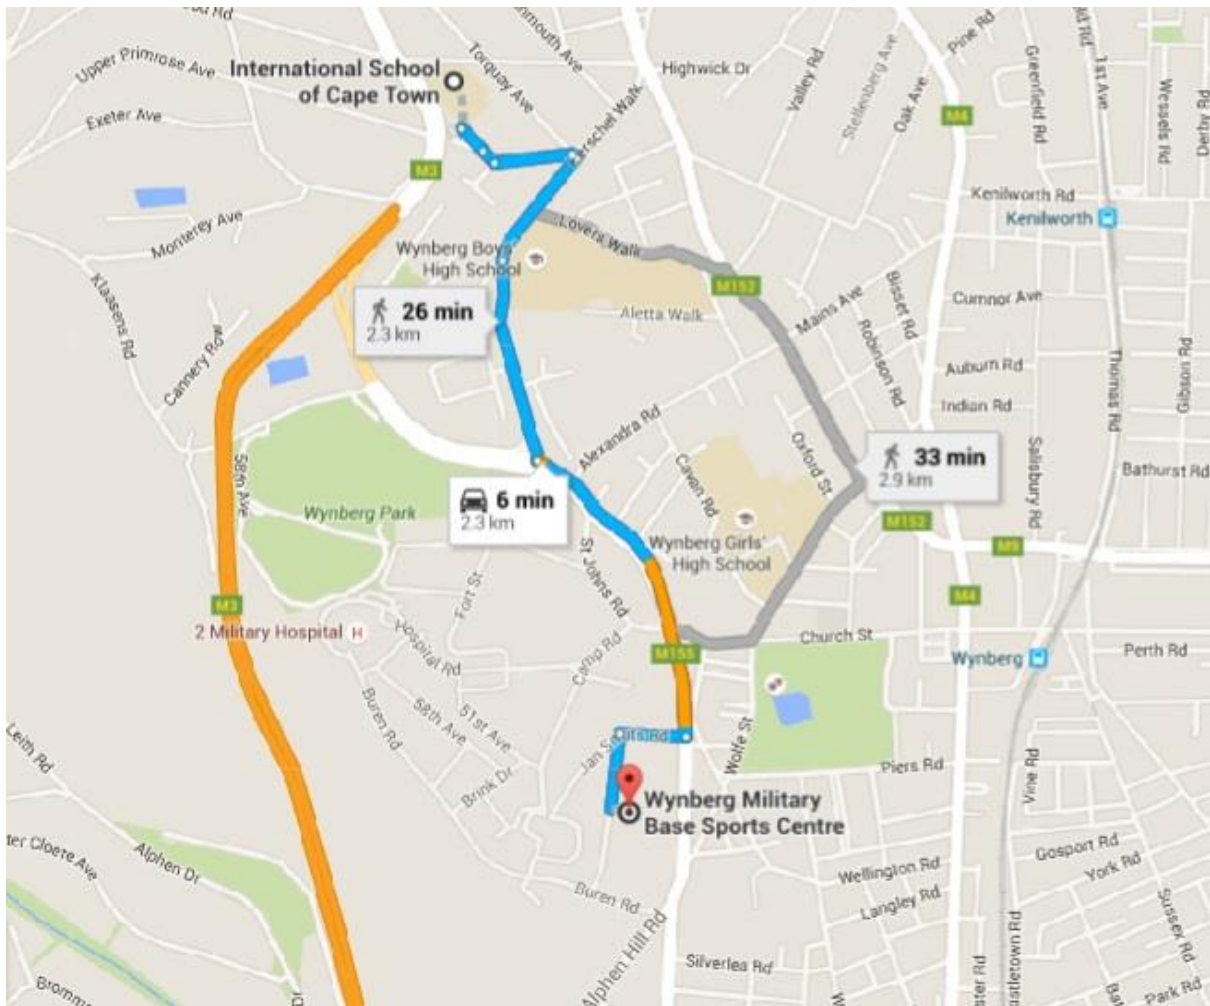

## Military Base Directions

### To get to the indoor centre or soccer fields at the sports complex:

- When you turn in to the base from St John's Road you will see a raised entrance boom ahead of you. Turn left just after the boom.
- Drive straight ahead over the speed bumps and ignore the right hand turn.
- When the road looks like it is coming to an end it doubles back on itself with a sharp left curve. Follow the road round to the left and down the hill to a junction.
- Turn right following the 'Sports Bureau' sign. Follow the road (with the football pitch on your left)
- You will see a car park on your left with a sign saying 'Visitors Parking'

### To get to the netball courts:

- When you turn in to the base from St John's Road you will see a raised entrance boom ahead of you. Turn left just after the boom.
- Drive straight ahead over the speed bumps before taking the right hand turn.
- Follow the road towards the left until you approach the courts on your left hand side.

(Alternatively, approach from the fields/sports complex, turning right into Buren road, and continuing until you see the pool and courts on the right hand side)